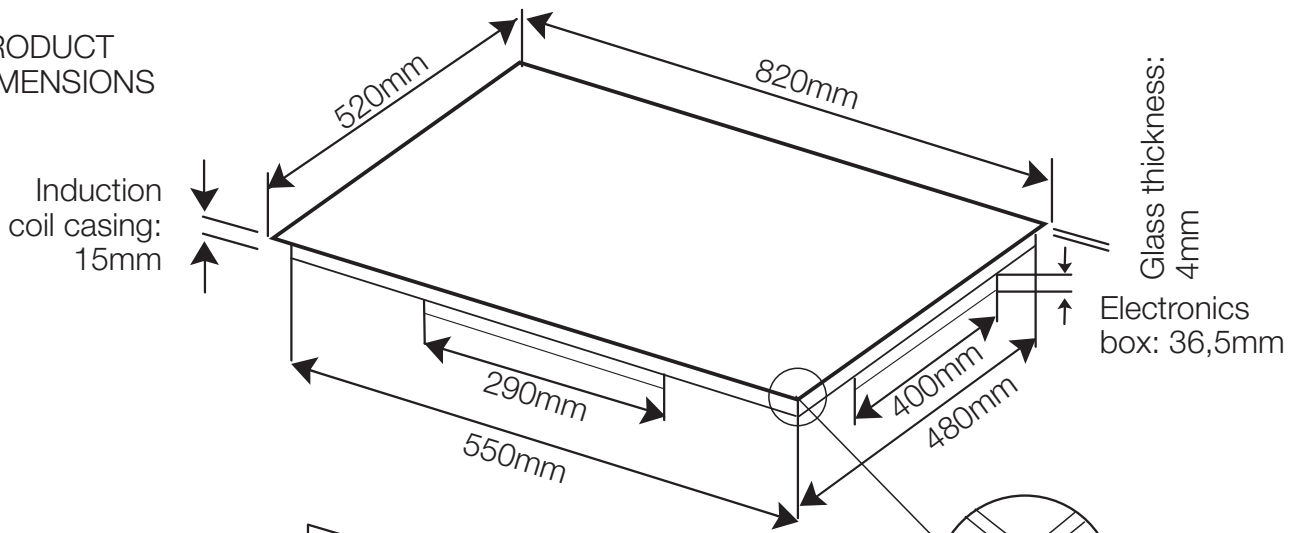

PRODUCT DIMENSIONS

CUT-OUT

Glass thickness: 4mm
Induction coil casing: 15mm
Electronics box: 36,5mm
Overall height: 55,5mm