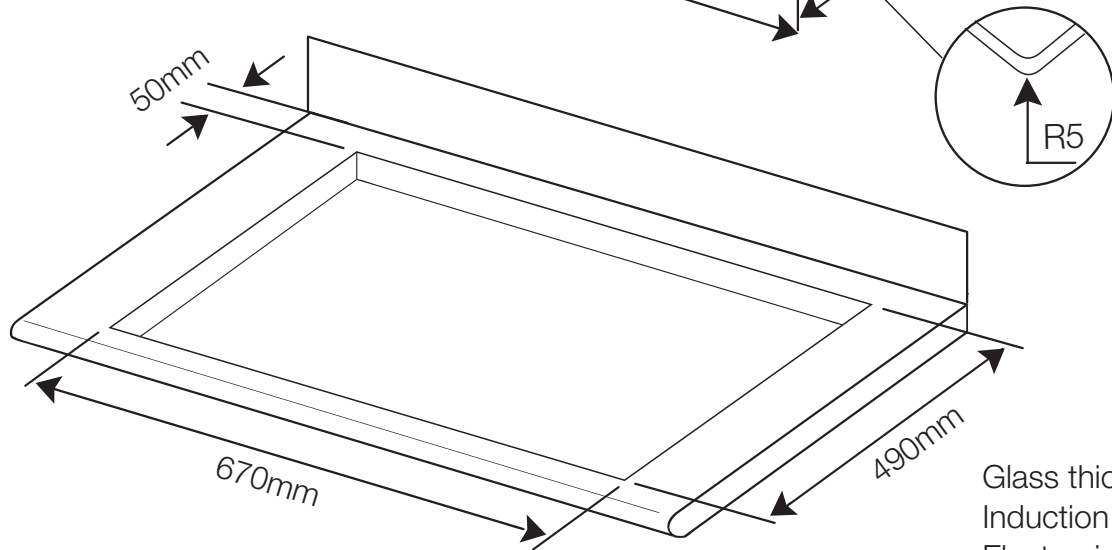

PRODUCT DIMENSIONS

CUT-OUT

Glass thickness: 4mm
Induction coil casing: 15mm
Electronics box: 36,5mm
Overall height: 55,5mm